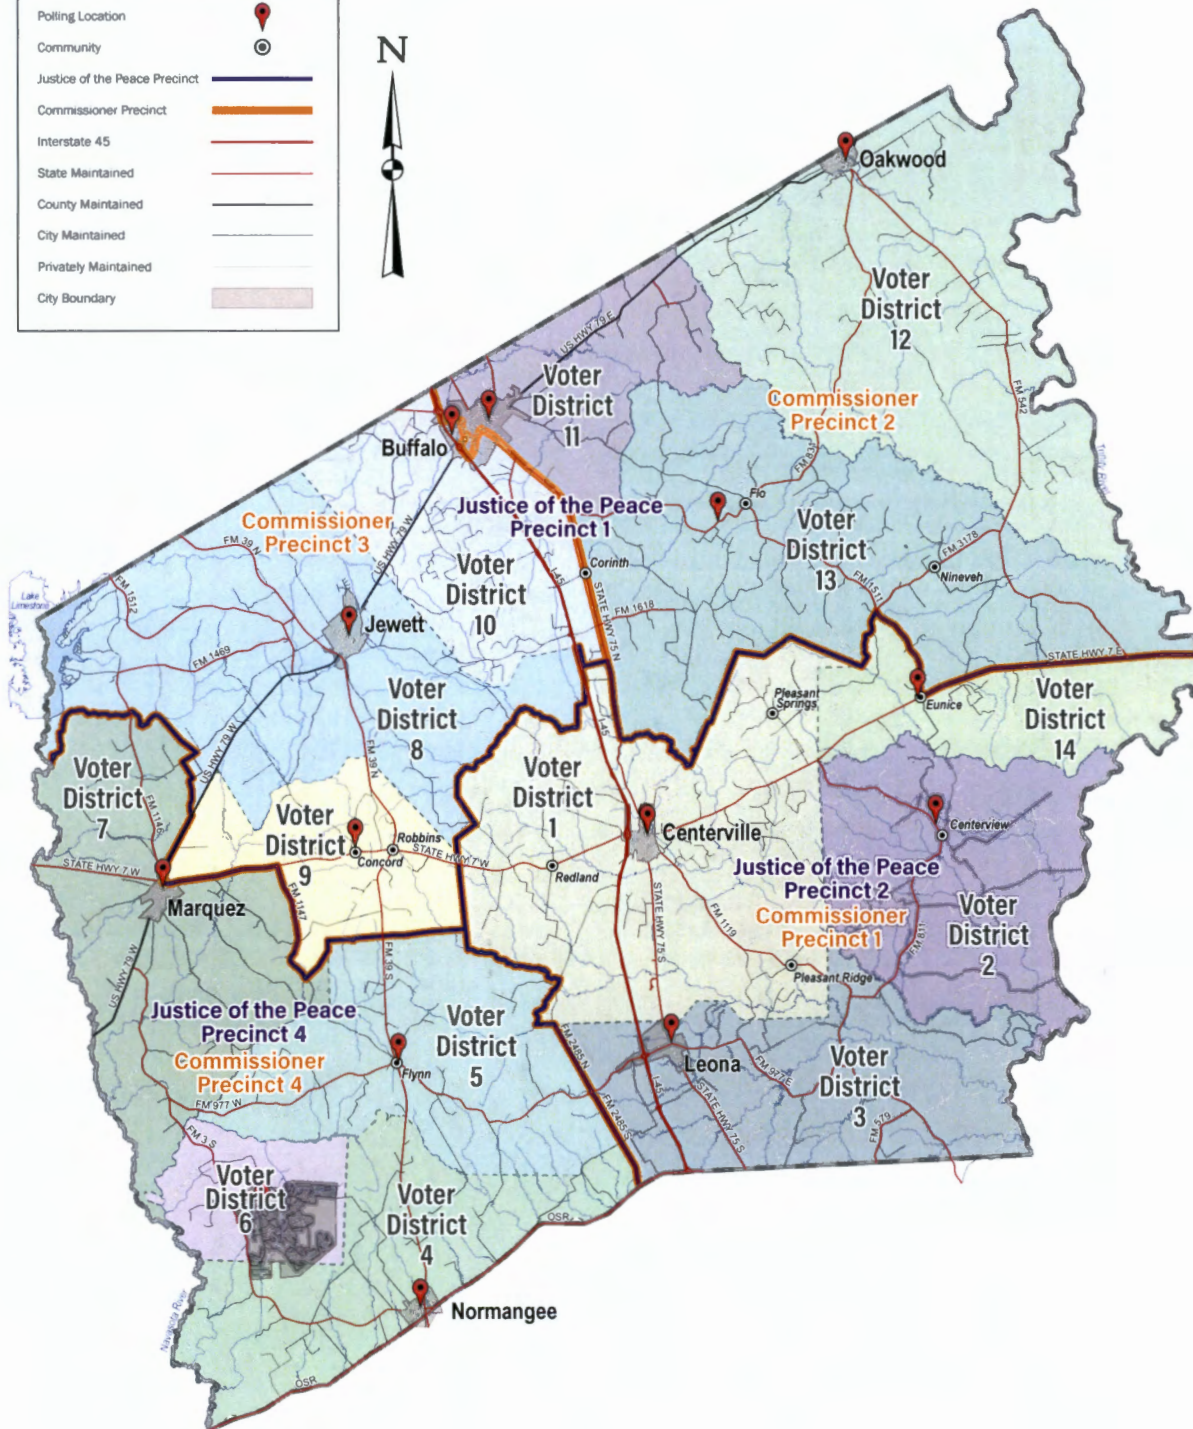

Polling Location	
Community	
Justice of the Peace Precinct	
Commissioner Precinct	
Interstate 45	
State Maintained	
County Maintained	
City Maintained	
Privately Maintained	
City Boundary